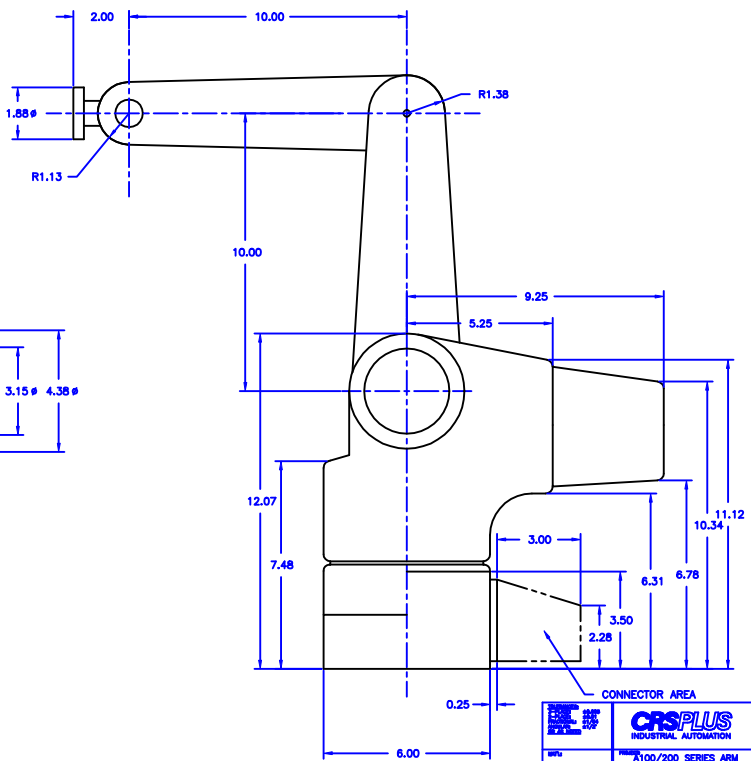

REVISION TABLE			
ITEM	DATE	DESCRIPTION	REL.

100/200 SERIES ARM	ARM EXTERNAL DIMENSIONS	CRS-914	MD-14-000
DATE: APR 14, 1989	DESIGNED BY: P. B. YOUNG	CHECKED BY:	NSA-14-003
DRAWN BY:	SCALE:	DATE:	DESIGNED BY: