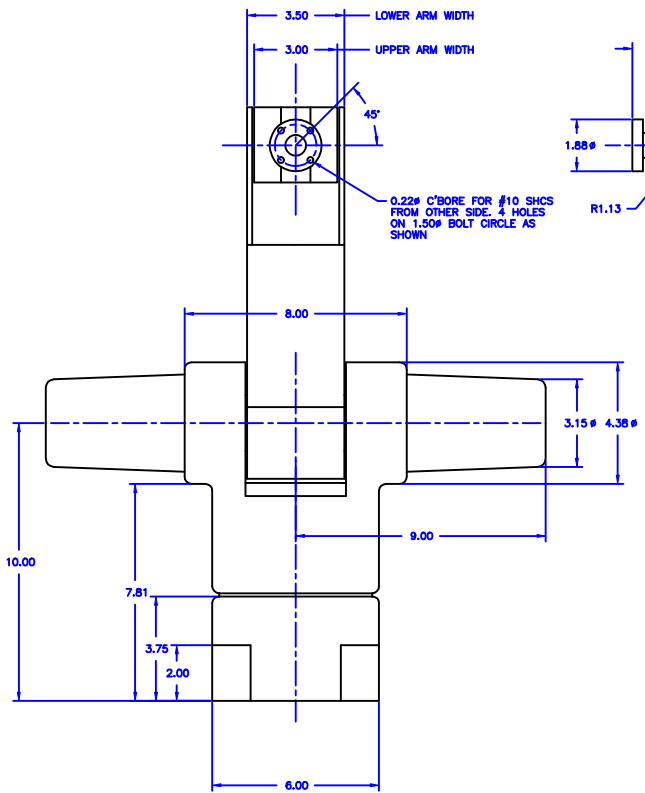

REVISION TABLE			
ITEM	DATE	DESCRIPTION	REL.

100/200 SERIES ARM	ARM EXTERNAL DIMENSIONS	CRS-914	MD-14-000
DATE: APR 14, 1989	DESIGNED BY: P. B. YOUNG	CHECKED BY:	NSA-14-003
DRAWN BY:	SCALE:	DATE:	DESIGNED BY: